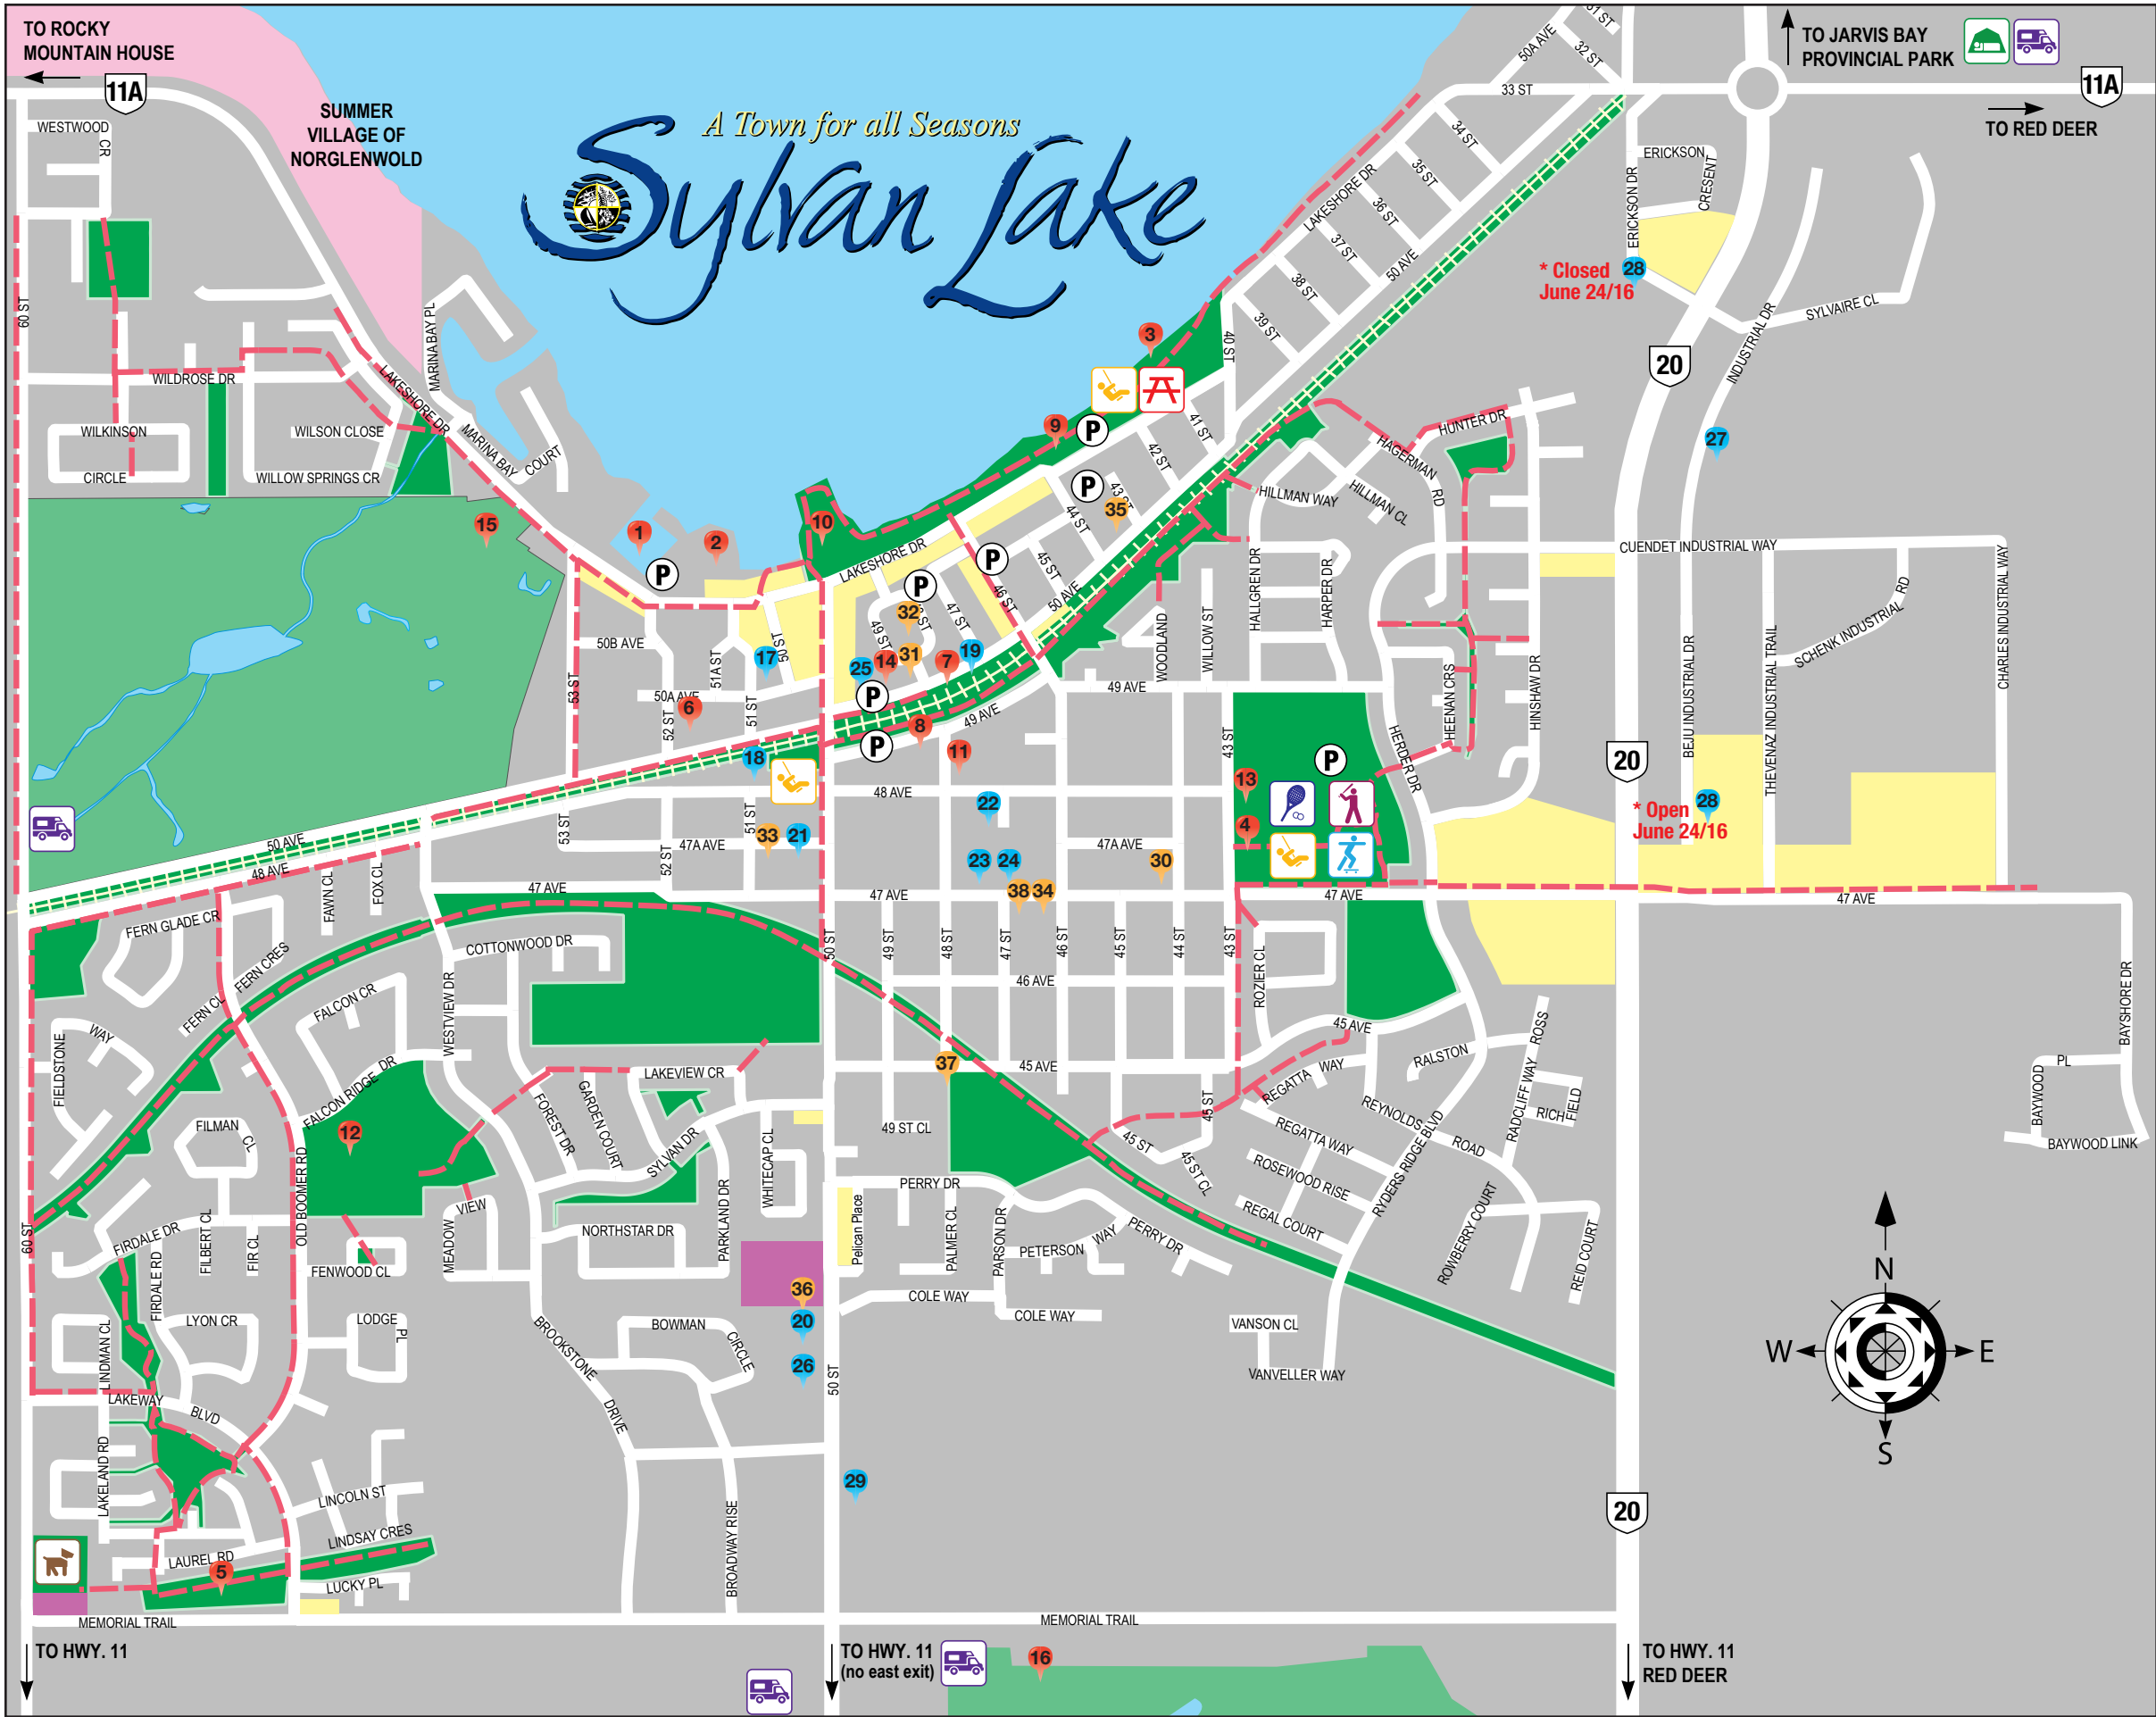

Sylvan Lake

A Town for all Seasons

LEGEND

Points of Interest

1. Marina
2. Water Slides
3. Centennial Park
4. Four Seasons Park
5. Leader Field
6. Lions Hall
7. Tourism Information
8. Aquatic Centre
9. Beach Ambassador Hut
10. Beach Volleyball
11. Multiplex
12. MultiCampus Facility
13. Community Centre
14. Legion
15. Golf (Sylvan CC)
16. Golf (Meadowlands)
17. Post Office
18. Town Office/Archives
19. Library
20. Police
21. Funeral Home
22. Seniors Manor
23. Bethany Centre

24. Seniors Lodge
25. Seniors Centre
26. Fire Hall
27. Public Works
28. RV Sewage Dump
29. Water Reservoir

Churches

30. Alliance Community Church
31. Frontline Worship Centre
32. Memorial Presbyterian Church
33. Our Lady of Assumption Parish
34. Seventh-day Adventist Church
35. St. Mary's and St. Timothy's Anglican Church
36. Gospel Chapel
37. Lighthouse Fellowship Church of Nazarene, worshipping at Steffie Woima School
38. Faith Lutheran Church, worshipping at Seventh-day Adventist Church

Community Services

- Railroad
- Trail System
- Parks/Fields
- Golf Courses
- Commercial Area
- Cemeteries
- Parking Area
- Picnic Area
- RV Park
- Tenting Area
- Playground
- Skateboard Park
- Baseball
- Tennis
- Off-Leash Area